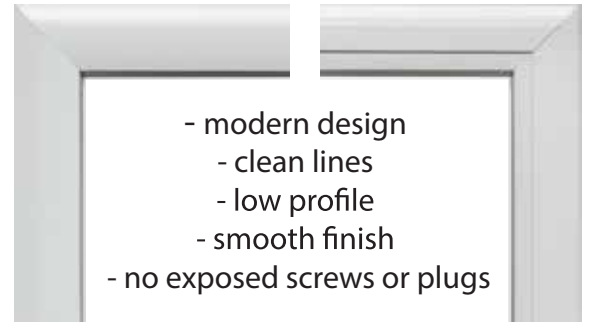

Trimlite
MID-CENTURY MODERN DOORS

| CONTEMPORARY FRAMES | MODERN DESIGNS | CLEAN LINES | SMOOTH FINISH | LOW PROFILE |

0764

0806

2215

2203

0808

Smooth Skin Fiberglass Doors

Smooth Skin Fiberglass doors are a long-lasting alternative to steel doors and feature a pre-pigmented white skin that resists the appearance of scratches and dents.

Made with Plastpro's patented Hydroschild Technology™, these Smooth Skin doors will never rust or delaminate.

Mid-Century Modern Frames

Front View

Back View

- modern design
- clean lines
- low profile
- smooth finish
- no exposed screws or plugs

Glass Options

Satin Etch

Sable

Narrow Reed